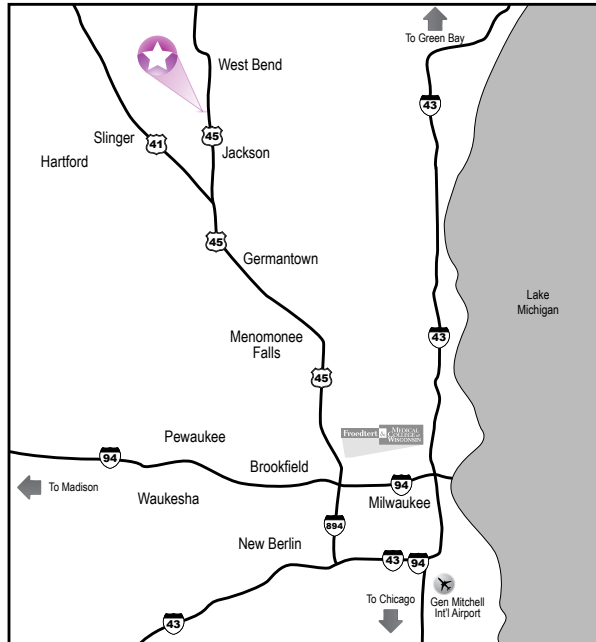

Head south on I-43 South toward Milwaukee. Take exit 92 for WI-60 toward Grafton. Continue to follow WI-60 for approximately 13.5 miles. Turn right to merge onto US-45 North toward West Bend. Take the Pleasant Valley Road Exit (exit #65). Keep left at the fork, follow the signs for Pleasant Valley Road West and turn left onto Pleasant Valley Road. The hospital entrance will be on your right.

**From Kewaskum/Campbellsport:**

Head southeast on Fond du Lac Avenue/US-45. Take the Pleasant Valley Road Exit (exit #65). Keep right at the fork, follow the signs for Pleasant Valley Road West and merge onto Pleasant Valley Road. The hospital entrance will be on your right.

**From Germantown:**

Head northwest on Fond du Lac Avenue/WI-145. Turn right onto the ramp to West Bend. Merge onto US-45 North. Take the Pleasant Valley Road Exit (exit #65). Keep left at the fork, follow the signs for Pleasant Valley Road West and turn left onto Pleasant Valley Road. The hospital entrance will be on your right.

**From Hartford:**

Head east on WI-60 to Jackson. Turn left to merge onto US-45 North toward West Bend. Take the Pleasant Valley Road Exit (exit #65). Keep left at the fork, follow the signs for Pleasant Valley Road West and turn left onto Pleasant Valley Road. The hospital entrance will be on your right.