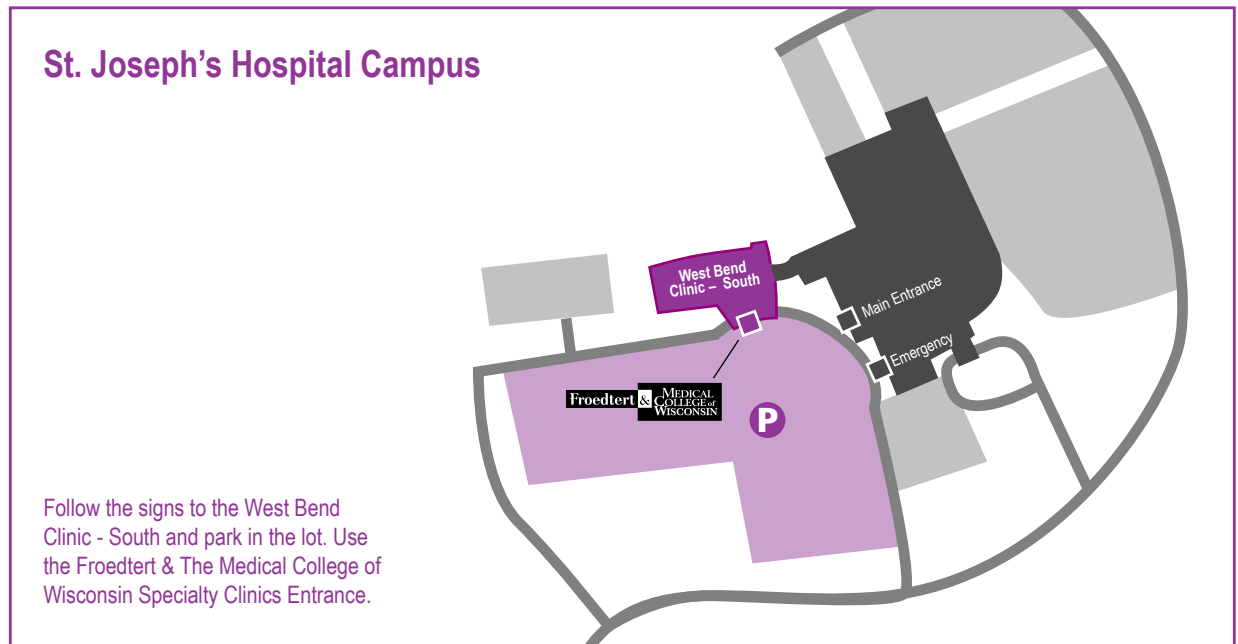

Head south on I-43 South toward Milwaukee. Take exit 92 for WI-60 toward Grafton. Continue to follow WI-60 for approximately 13.5 miles. Turn right to merge onto US-45 North toward West Bend. Take the Pleasant Valley Road Exit (exit #65). Keep left at the fork, follow the signs for Pleasant Valley Road West and turn left onto Pleasant Valley Road. The hospital entrance will be on your right.

**From Kewaskum/Campbellsport:**

Head southeast on Fond du Lac Avenue/US-45. Take the Pleasant Valley Road Exit (exit #65). Keep right at the fork, follow the signs for Pleasant Valley Road West and merge onto Pleasant Valley Road. The hospital entrance will be on your right.

**From Germantown:**

Head northwest on Fond du Lac Avenue/WI-145. Turn right onto the ramp to West Bend. Merge onto US-45 North. Take the Pleasant Valley Road Exit (exit #65). Keep left at the fork, follow the signs for Pleasant Valley Road West and turn left onto Pleasant Valley Road. The hospital entrance will be on your right.

**From Hartford:**

Head east on WI-60 to Jackson. Turn left to merge onto US-45 North toward West Bend. Take the Pleasant Valley Road Exit (exit #65). Keep left at the fork, follow the signs for Pleasant Valley Road West and turn left onto Pleasant Valley Road. The hospital entrance will be on your right.