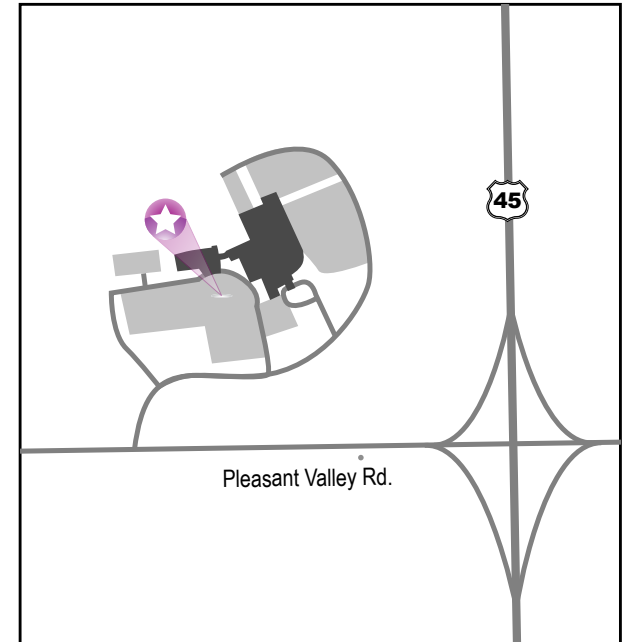

Head south on I-43 South toward Milwaukee. Take exit 92 for WI-60 toward Grafton. Continue to follow WI-60 for approximately 13.5 miles. Turn right to merge onto US-45 North toward West Bend. Take the Pleasant Valley Road Exit (exit #65). Keep left at the fork, follow the signs for Pleasant Valley Road West and turn left onto Pleasant Valley Road. The hospital entrance will be on your right.

**From Kewaskum/Campbellsport:**

Head southeast on Fond du Lac Avenue/US-45. Take the Pleasant Valley Road Exit (exit #65). Keep right at the fork, follow the signs for Pleasant Valley Road West and merge onto Pleasant Valley Road. The hospital entrance will be on your right.

**From Germantown:**

Head northwest on Fond du Lac Avenue/WI-145. Turn right onto the ramp to West Bend. Merge onto US-45 North. Take the Pleasant Valley Road Exit (exit #65). Keep left at the fork, follow the signs for Pleasant Valley Road West and turn left onto Pleasant Valley Road. The hospital entrance will be on your right.

**From Hartford:**

Head east on WI-60 to Jackson. Turn left to merge onto US-45 North toward West Bend. Take the Pleasant Valley Road Exit (exit #65). Keep left at the fork, follow the signs for Pleasant Valley Road West and turn left onto Pleasant Valley Road. The hospital entrance will be on your right.